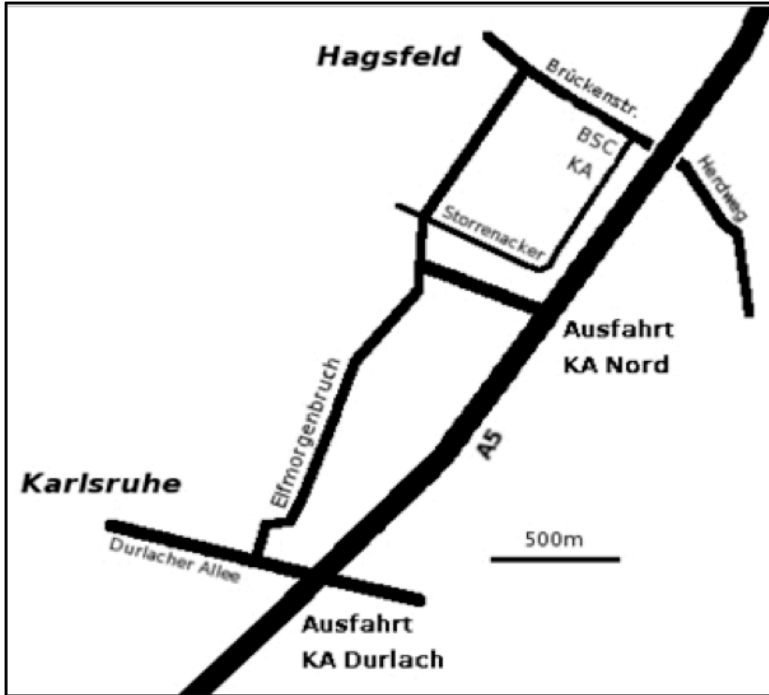

Venue

Club site 1. BSC Karlsruhe
Am Storrenacker 25a
76139 Karlsruhe/Hagsfeld

You can find more information about the tournament on our website:

<http://bsc-karlsruhe.de>